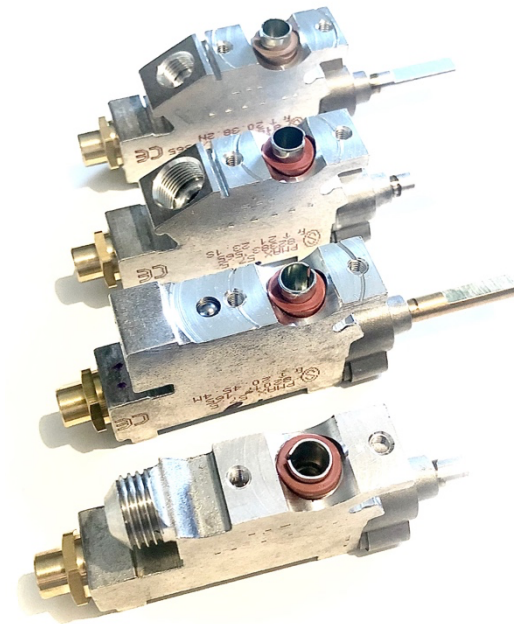

# Robinet X65

<b>Knob connector</b>	Diameter		6 mm				
	Lenght	From/to	According to customer specifications				
	Flat features		According to customer specifications				
<b>Gas Inlet</b>	Round housing		From 16 mm to 21 mm				
	Fixation/Distance		According to customer spec				
<b>Gas Outlet</b>	Type	Male et					
		Female	M10x100	M12 (2)	M13x100	M14x150	Clip
<b>Opening</b>	Progressivity	Yes	210°	270°/280°			
		No	90°	160°			
<b>Safety system</b>	Connexion		Pin / coaxial		M8x1		
<b>Capacity/Power</b>	LPG		210 l/h à 300 l/h	15000 BTU mini	12 kw mini		
	NG				7 kw mini		
<b>Ignition Switch</b>			Adaptable on any configuration, all valves are ready to receive it				
<b>Certified</b>			EC - AGA - CSA - UKCA + according to need				
<b>Maximum working temperature</b>			130°C to 150°C according to need				